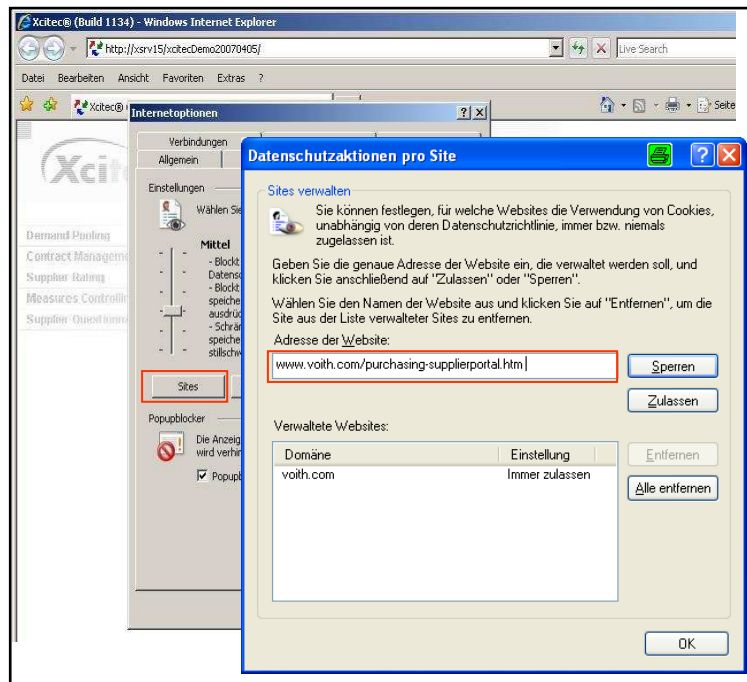

Settings

Please choose in the area “Scripting” the following selection:

- Active Scripting
 - Ⓐ Enable
- Allow paste operations via script
 - Ⓐ Enable
- Scripting of Java-Applets
 - Ⓐ Enable

Settings

- Please choose on the tab “Privacy” the following selection: “Medium”

Settings

- This step is only necessary with an active “popup-blocker”.
- Click on the tab “Sites”. Add in the line “Address of Website” the following Internet address:
www.voith.com/purchasing-supplierportal.htm
- Thereafter please click “Allow”
- Under “managed Websites” you can see the Voith website.
- Setting: “Always allow “