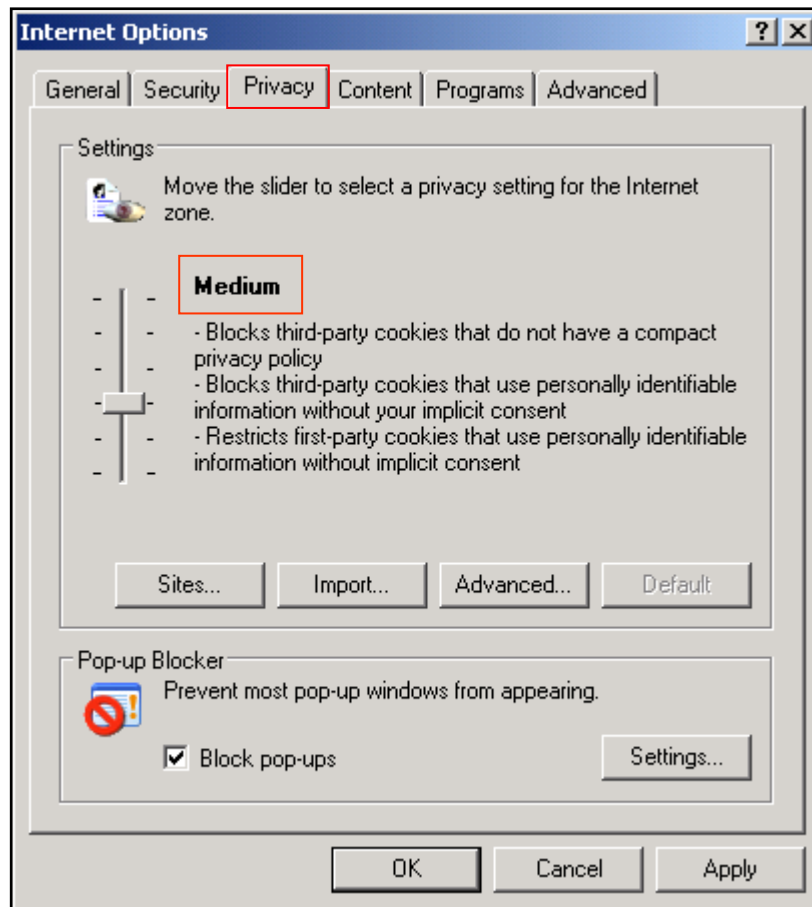

Settings

- Please choose on the tab “Privacy” the following selection: “Medium”