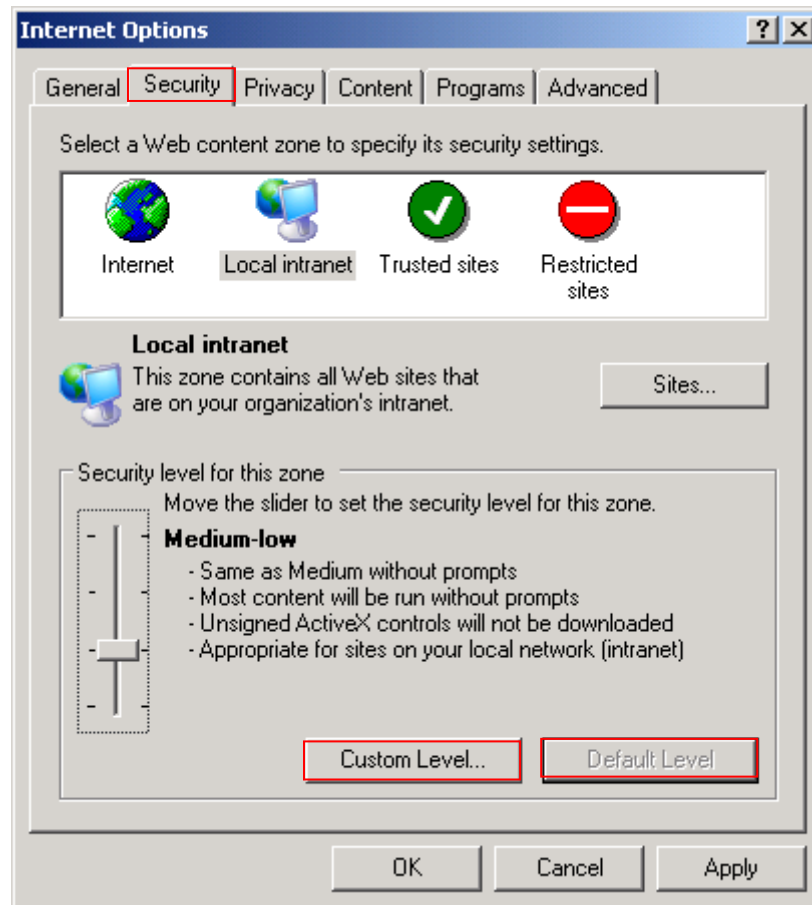

If you have problems to access the Xcitec SupplierManagement@Voith, please check the following points and adjust them, if necessary!

Settings

- Open the menu of the Microsoft® Internet Explorers “Tools”→”Internet options”
- Please switch to the tab “security”
- Click the button “Default Level”
- Choose the security level “Medium-low”
- Then please click the button “Custom Level...”