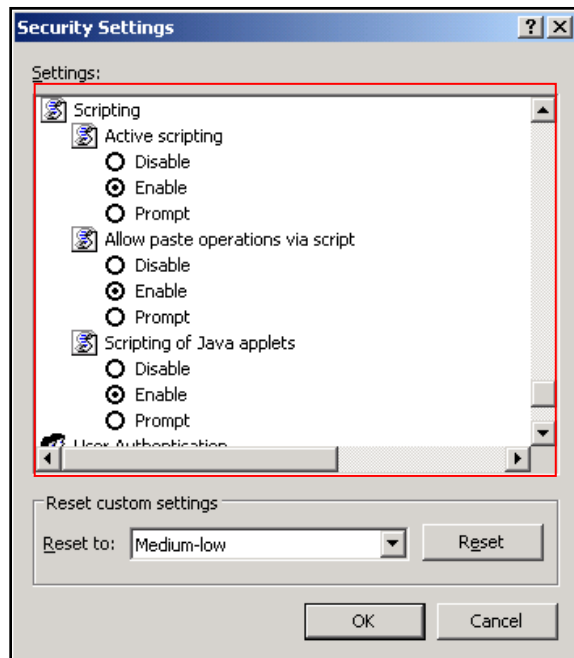

Settings

Please choose in the area “Scripting” the following selection:

- Active Scripting
  - Ⓐ Enable
- Allow paste operations via script
  - Ⓐ Enable
- Scripting of Java-Applets
  - Ⓐ Enable