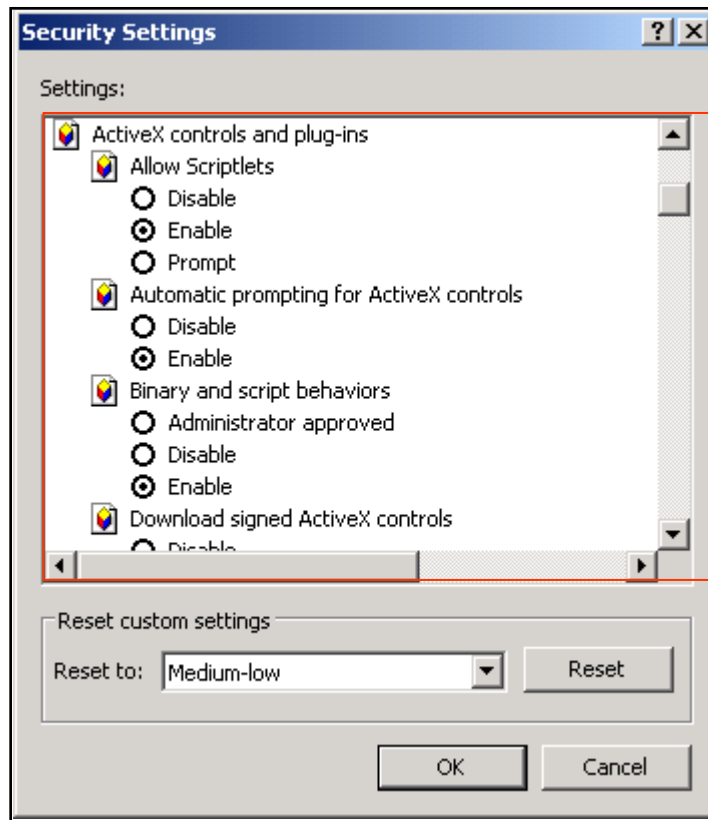

Settings

Please choose in the area “ActiveX controls and plug-ins” the following selection:

- Automatic prompting for ActiveX controls
 - Ⓐ Disable
- Binary and script behaviours
 - Ⓐ Enable
- Download signed ActiveX controls
 - Ⓐ Enable
- Download unsigned ActiveX controls
 - Ⓐ Disable
- Initialize and script ActiveX controls not marked as safe
 - Ⓐ Disable
- Run ActiveX controls and plug-ins
 - Ⓐ Enable