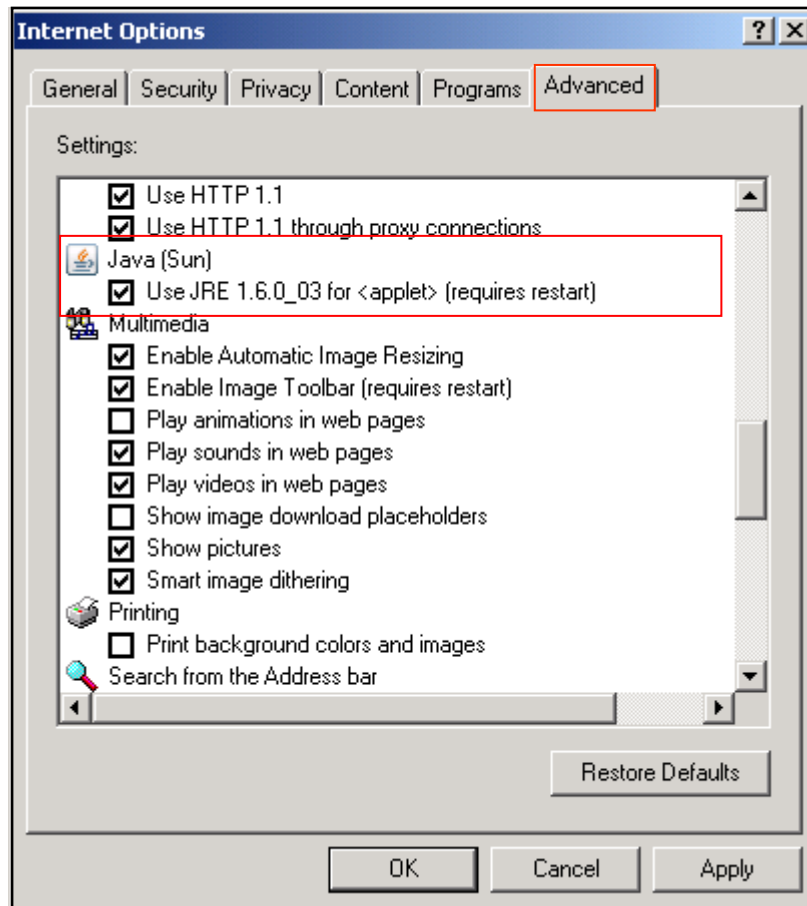

Settings

- Please choose on the tab “Advanced” the following settings:
  Java (Sun)
  ☒ Use JRE ...
- Advice:
  Is the “Sun Java Plugin” not installed, you cannot see this position on this tab. In this case please install Java Sun JVM 1.6